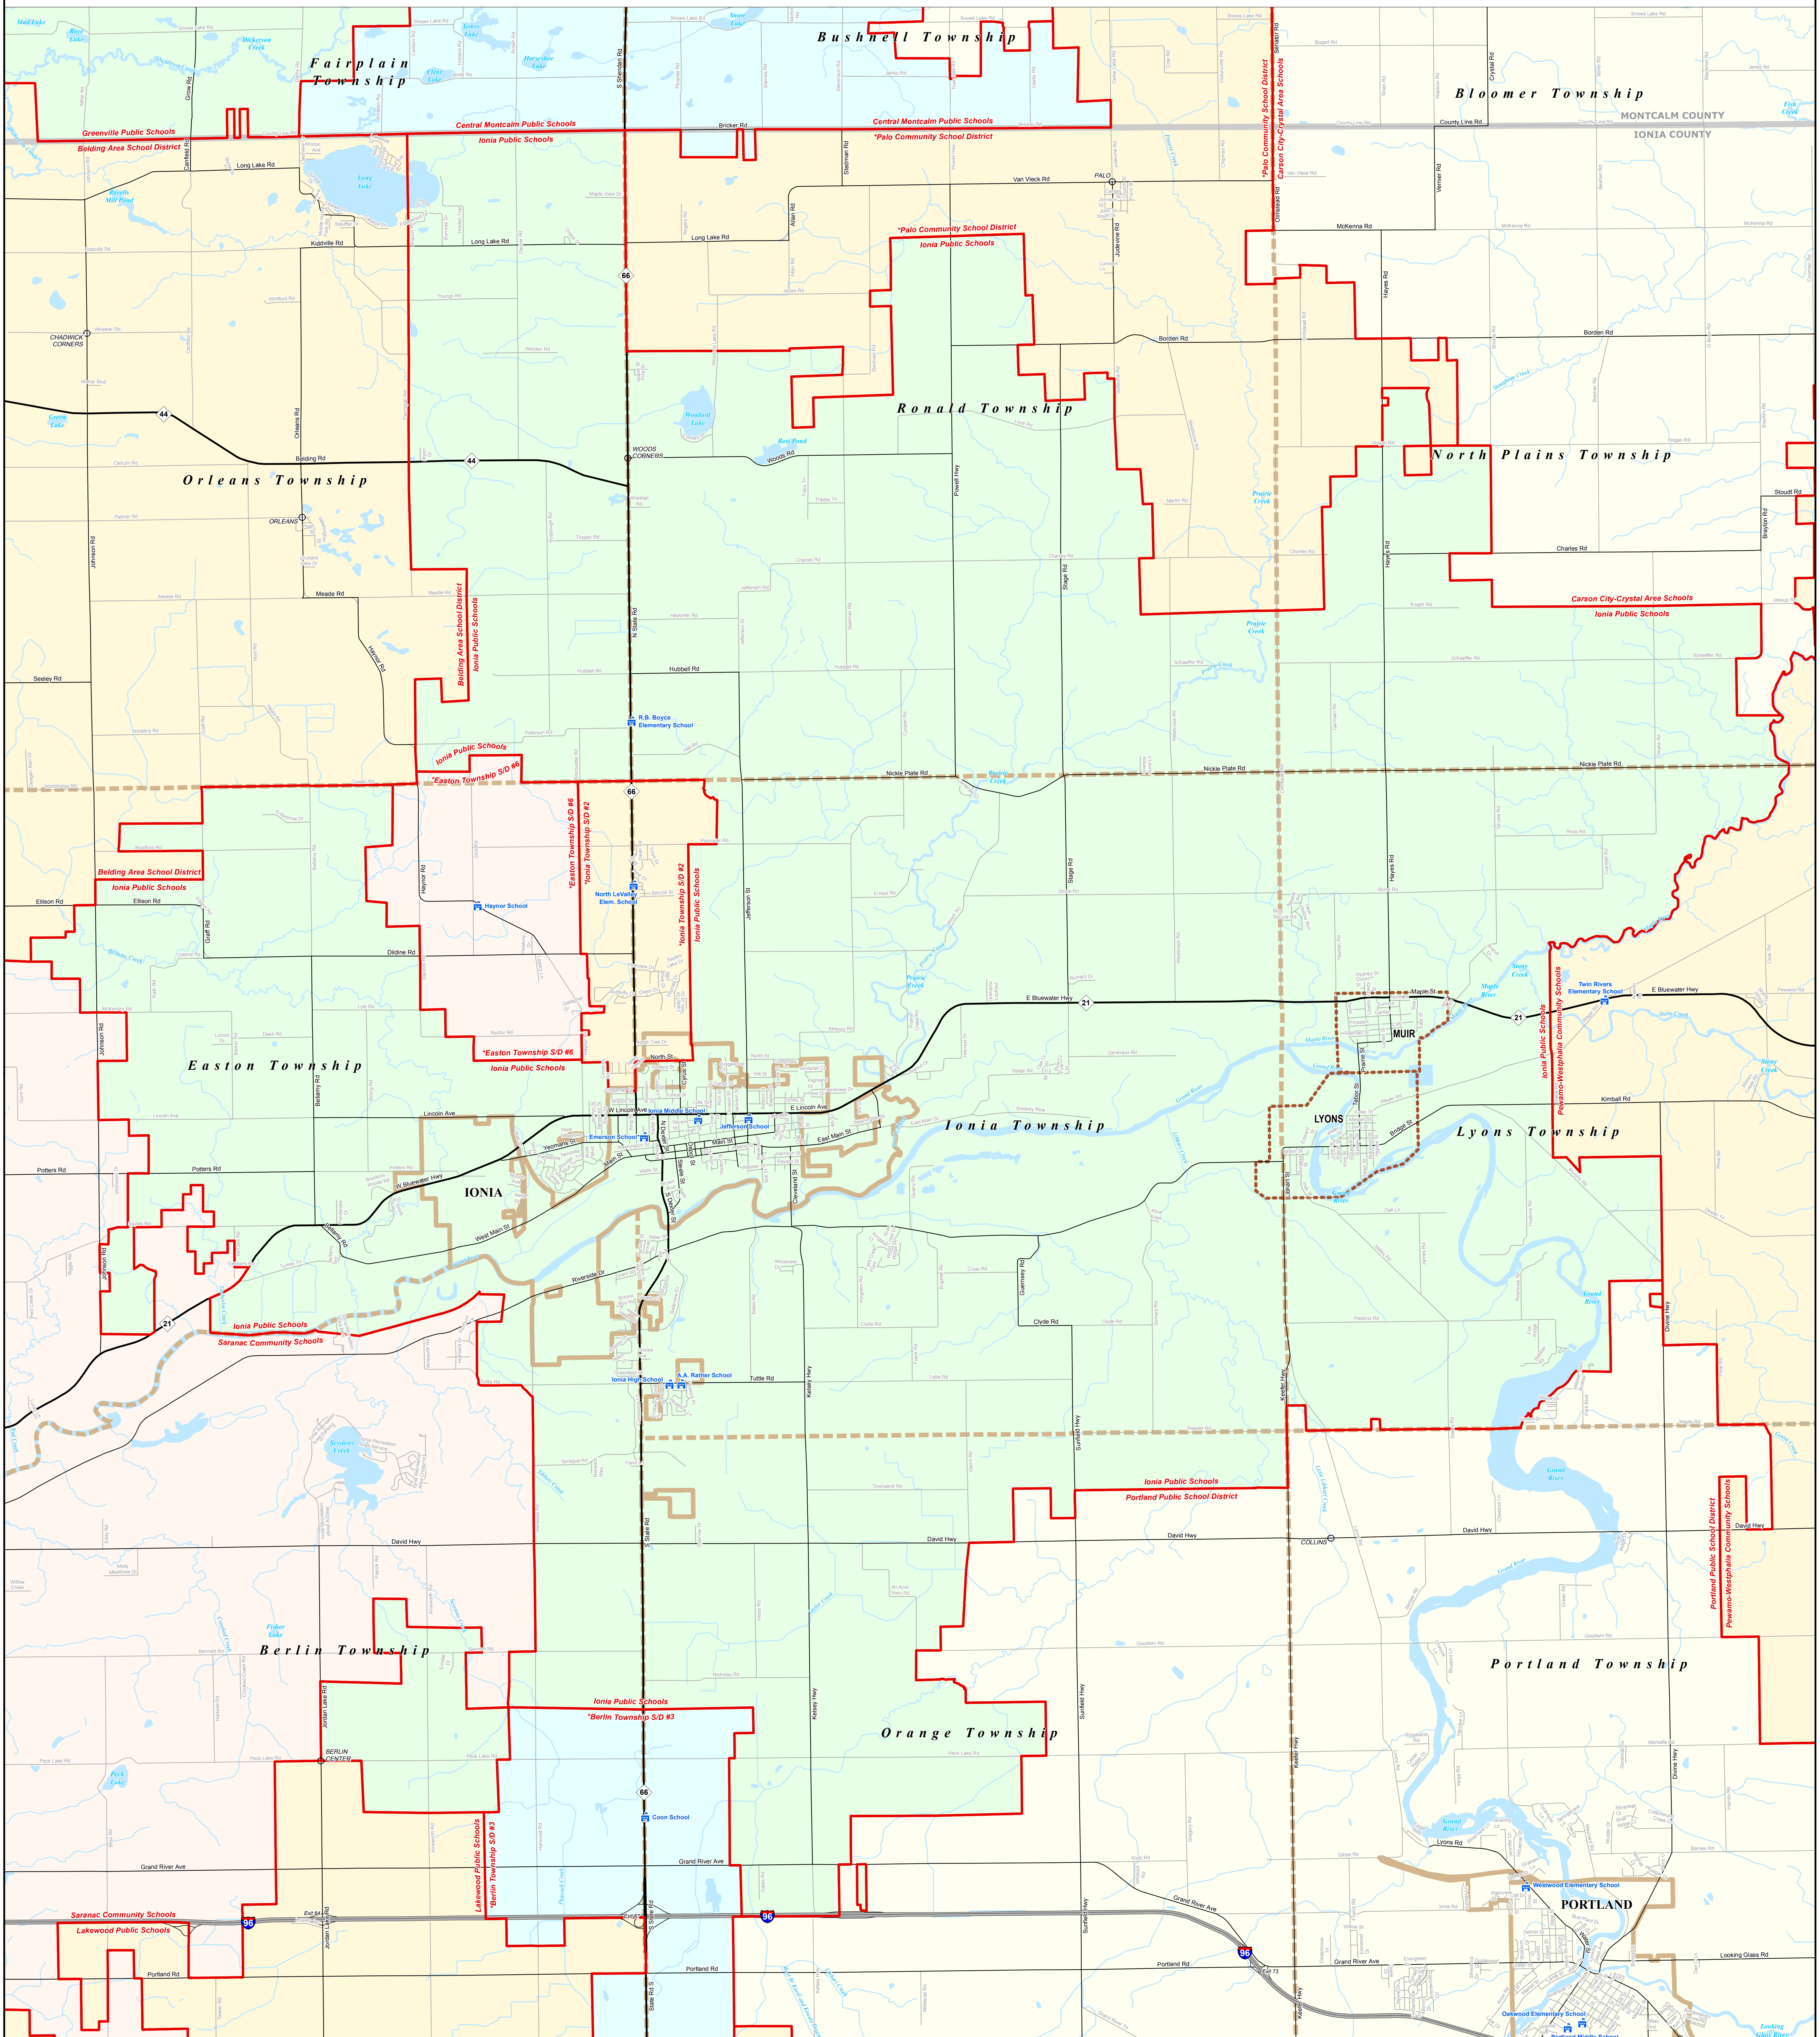

IONIA PUBLIC SCHOOLS

Ionia ISD

*Note: Non K-12 School Districts identified with Asterisk (*) in Name

11/14/13

- School District - County - City - Township - Village - Census Designated Place	- School - Freeway - Highway - Primary Road - Local Road	- Railroad - Water Feature - River, Stream, or Drain

Source: Michigan Geographic Framework, v13a